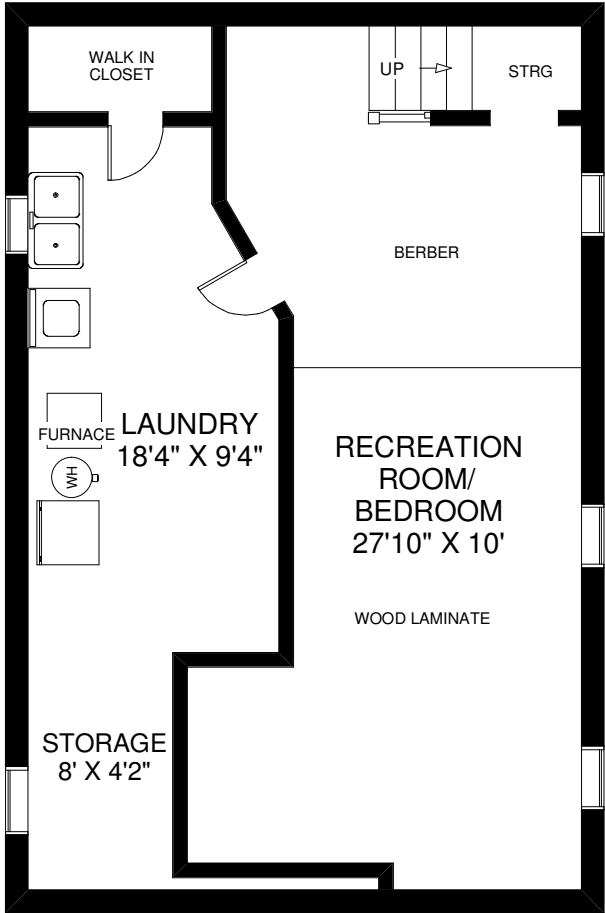

98 ST HUBERT AVENUE

THE JULIE KINNEAR TEAM
Sales Representatives
Keller Williams Neighbourhood Realty
(416) 236-1392

MAIN FLOOR
APPROXIMATELY 720 SQ FT

LOWER FLOOR
APPROXIMATELY 720 SQ FT

Note: Measurements & Calculations are approximate. Provided as a guideline only.