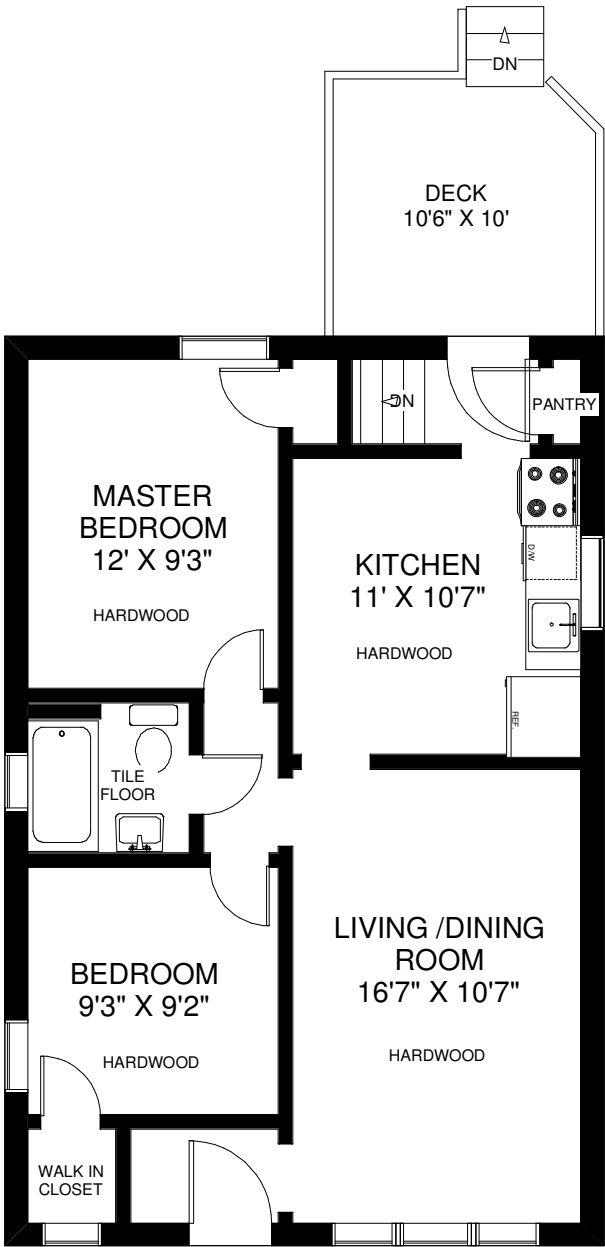

98 ST HUBERT AVENUE

THE JULIE KINNEAR TEAM
Sales Representatives
Keller Williams Neighbourhood Realty
(416) 236-1392

MAIN FLOOR
APPROXIMATELY 720 SQ FT

LOWER FLOOR
APPROXIMATELY 720 SQ FT

Note: Measurements & Calculations are approximate. Provided as a guideline only.