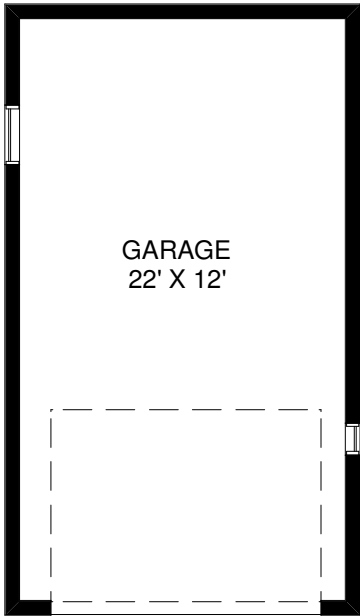

98 ST HUBERT AVENUE

THE JULIE KINNEAR TEAM
Sales Representatives
Keller Williams Neighbourhood Realty
(416) 236-1392

MAIN FLOOR
APPROXIMATELY 720 SQ FT

LOWER FLOOR
APPROXIMATELY 720 SQ FT

Note: Measurements & Calculations are approximate. Provided as a guideline only.