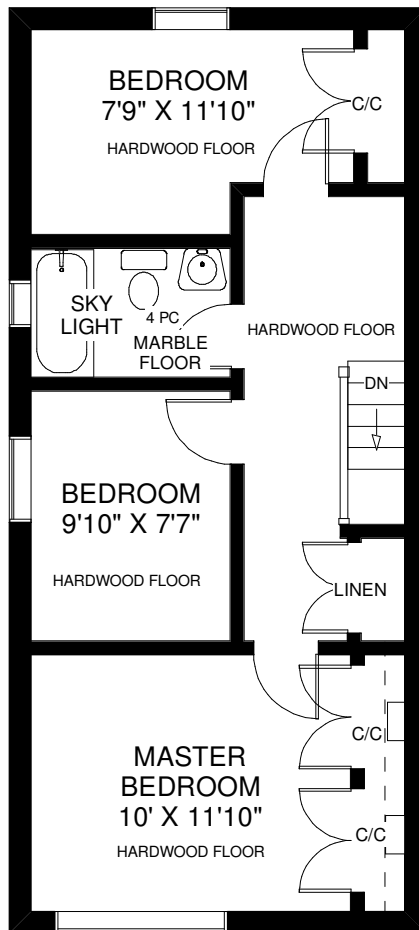

987 GREENWOOD AVENUE

THE JULIE KINNEAR TEAM
Royal LePage Real Estate Services Ltd., Brokerage
(416) 762-8255

MAIN FLOOR
APPROXIMATELY 640 SQ FT

SECOND FLOOR
APPROXIMATELY 570 SQ FT

LOWER FLOOR
APPROXIMATELY 570 SQ FT

Note: Measurements & Calculations are approximate. Provided as a guideline only.