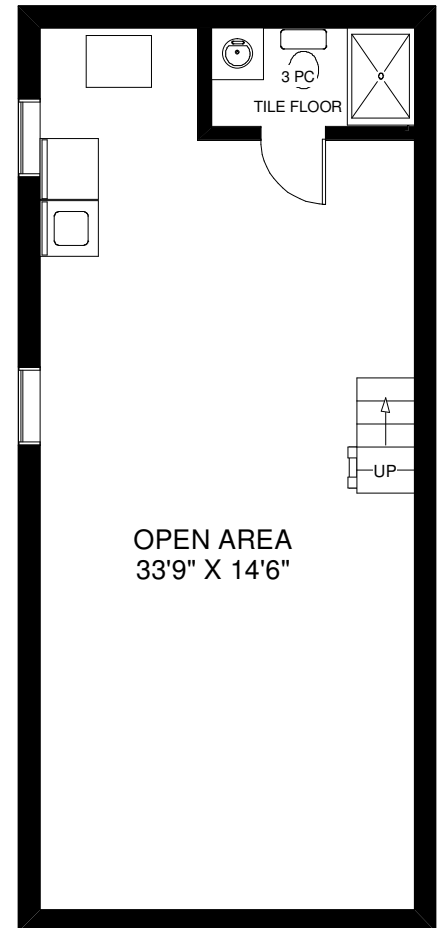

987 GREENWOOD AVENUE

THE JULIE KINNEAR TEAM
Royal LePage Real Estate Services Ltd., Brokerage
(416) 762-8255

MAIN FLOOR
APPROXIMATELY 640 SQ FT

SECOND FLOOR
APPROXIMATELY 570 SQ FT

LOWER FLOOR
APPROXIMATELY 570 SQ FT

Note: Measurements & Calculations are approximate. Provided as a guideline only.