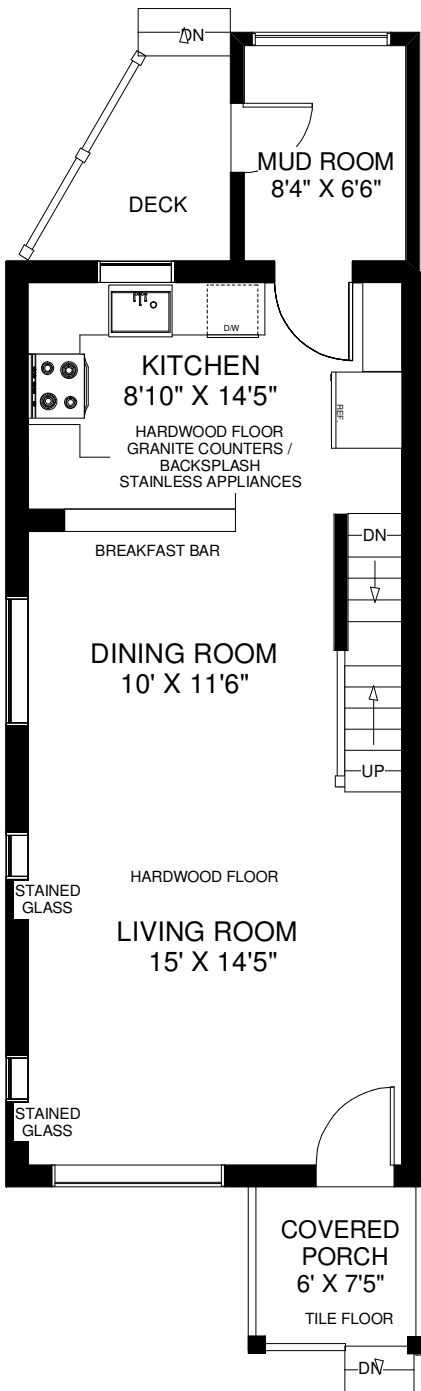

987 GREENWOOD AVENUE

THE JULIE KINNEAR TEAM
Royal LePage Real Estate Services Ltd., Brokerage
(416) 762-8255

MAIN FLOOR
APPROXIMATELY 640 SQ FT

SECOND FLOOR
APPROXIMATELY 570 SQ FT

LOWER FLOOR
APPROXIMATELY 570 SQ FT

Note: Measurements & Calculations are approximate. Provided as a guideline only.