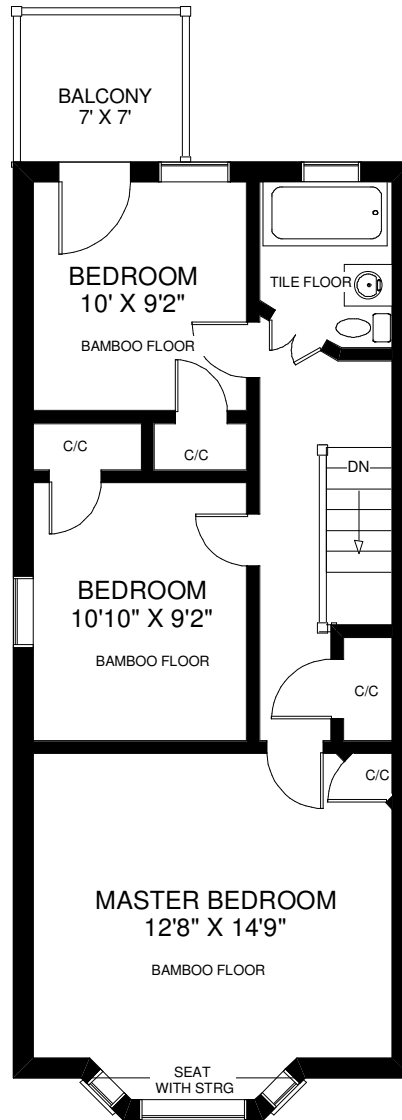

# 987 ST CLARENS AVENUE

THE JULIE KINNEAR TEAM  
SALES REPRESENTATIVES  
Keller Williams Neighbourhood Realty  
(416) 236-1392

MAIN FLOOR  
APPROXIMATELY 700 SQ FT

SECOND FLOOR  
APPROXIMATELY 650 SQ FT

LOWER FLOOR  
APPROXIMATELY 700 SQ FT

Note: Measurements & Calculations are approximate.  
Provided as a guideline only.