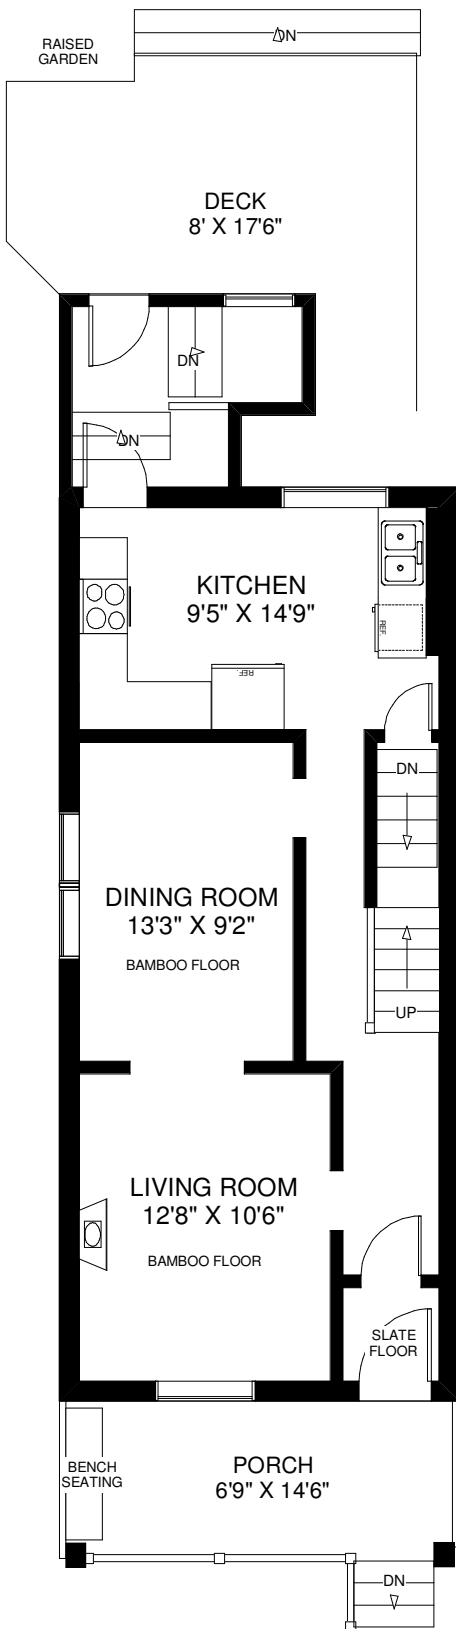

# 987 ST CLARENS AVENUE

THE JULIE KINNEAR TEAM  
SALES REPRESENTATIVES  
Keller Williams Neighbourhood Realty  
(416) 236-1392

MAIN FLOOR  
APPROXIMATELY 700 SQ FT

SECOND FLOOR  
APPROXIMATELY 650 SQ FT

LOWER FLOOR  
APPROXIMATELY 700 SQ FT

Note: Measurements & Calculations are approximate.  
Provided as a guideline only.