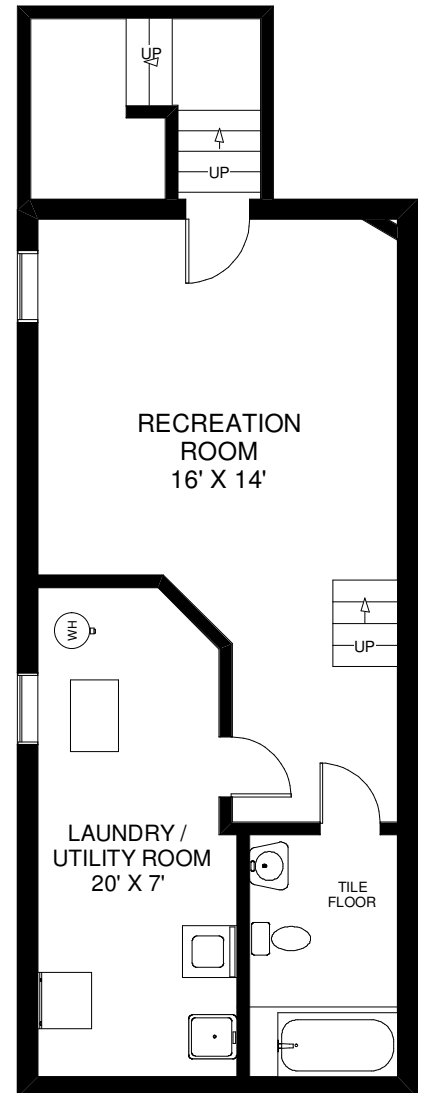

# 987 ST CLARENS AVENUE

THE JULIE KINNEAR TEAM  
SALES REPRESENTATIVES  
Keller Williams Neighbourhood Realty  
(416) 236-1392

MAIN FLOOR  
APPROXIMATELY 700 SQ FT

SECOND FLOOR  
APPROXIMATELY 650 SQ FT

LOWER FLOOR  
APPROXIMATELY 700 SQ FT

Note: Measurements & Calculations are approximate.  
Provided as a guideline only.