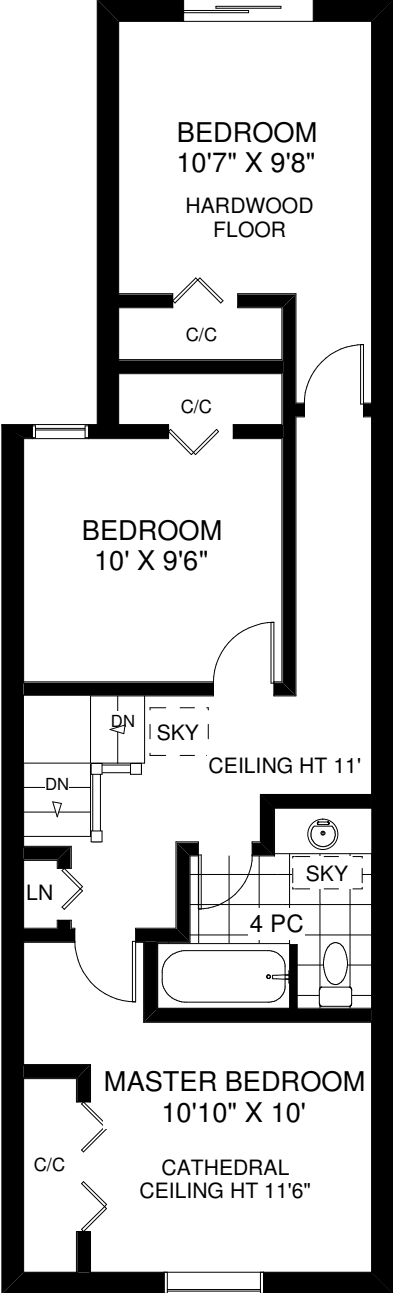

# 24 ALLEN ROAD

**THE JULIE KINNEAR TEAM**  
**Royal LePage Real Estate Services Ltd., Brokerage**  
**(416) 762-8255**

**MAIN FLOOR**  
 APPROXIMATELY 689 SQ FT

**SECOND FLOOR**  
 APPROXIMATELY 689 SQ FT

**LOWER LEVEL**  
 APPROXIMATELY 689 SQ FT

**FLOOR PLANS BY KIM DORNEY**  
 647-989-6526

Note: Measurements & Calculations are approximate. Provided as a guideline only.