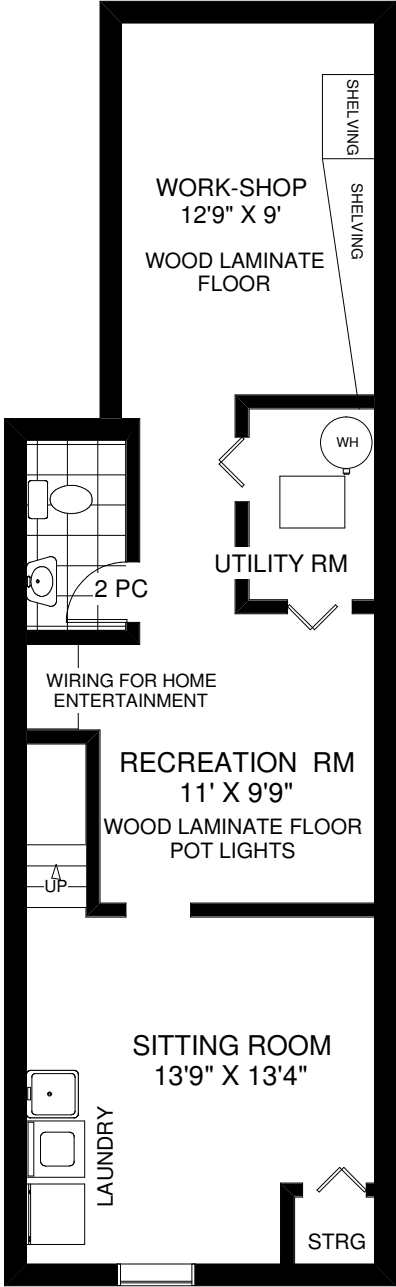

# 24 ALLEN ROAD

**THE JULIE KINNEAR TEAM**  
**Royal LePage Real Estate Services Ltd., Brokerage**  
**(416) 762-8255**

**MAIN FLOOR**  
 APPROXIMATELY 689 SQ FT

**SECOND FLOOR**  
 APPROXIMATELY 689 SQ FT

**LOWER LEVEL**  
 APPROXIMATELY 689 SQ FT

**FLOOR PLANS BY KIM DORNEY**  
 647-989-6526

Note: Measurements & Calculations are approximate. Provided as a guideline only.