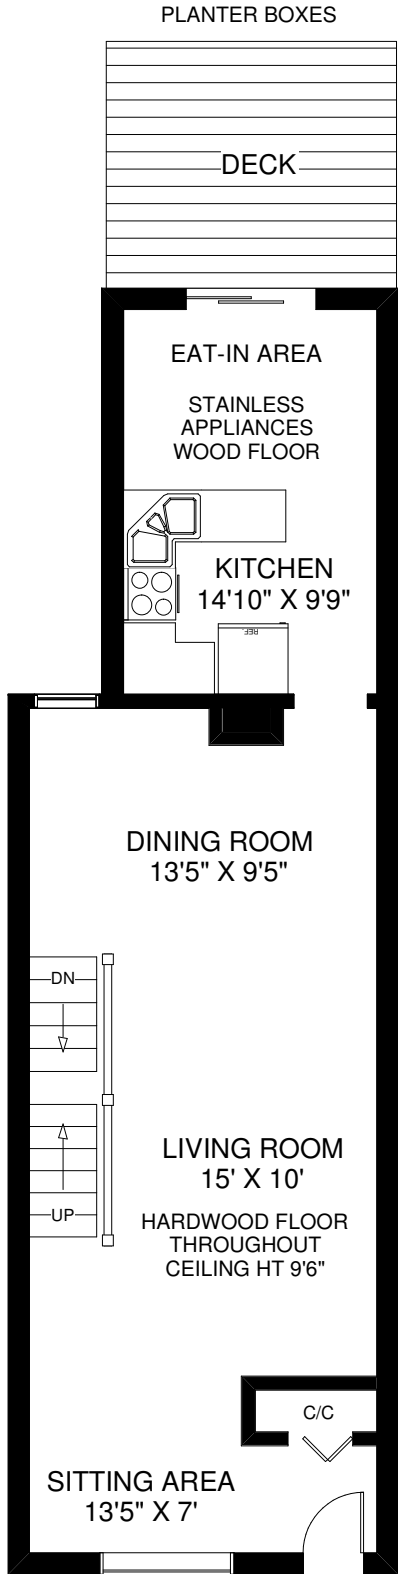

# 24 ALLEN ROAD

**THE JULIE KINNEAR TEAM**  
**Royal LePage Real Estate Services Ltd., Brokerage**  
**(416) 762-8255**

**MAIN FLOOR**  
 APPROXIMATELY 689 SQ FT

**SECOND FLOOR**  
 APPROXIMATELY 689 SQ FT

**LOWER LEVEL**  
 APPROXIMATELY 689 SQ FT

**FLOOR PLANS BY KIM DORNEY**  
 647-989-6526

Note: Measurements & Calculations are approximate. Provided as a guideline only.